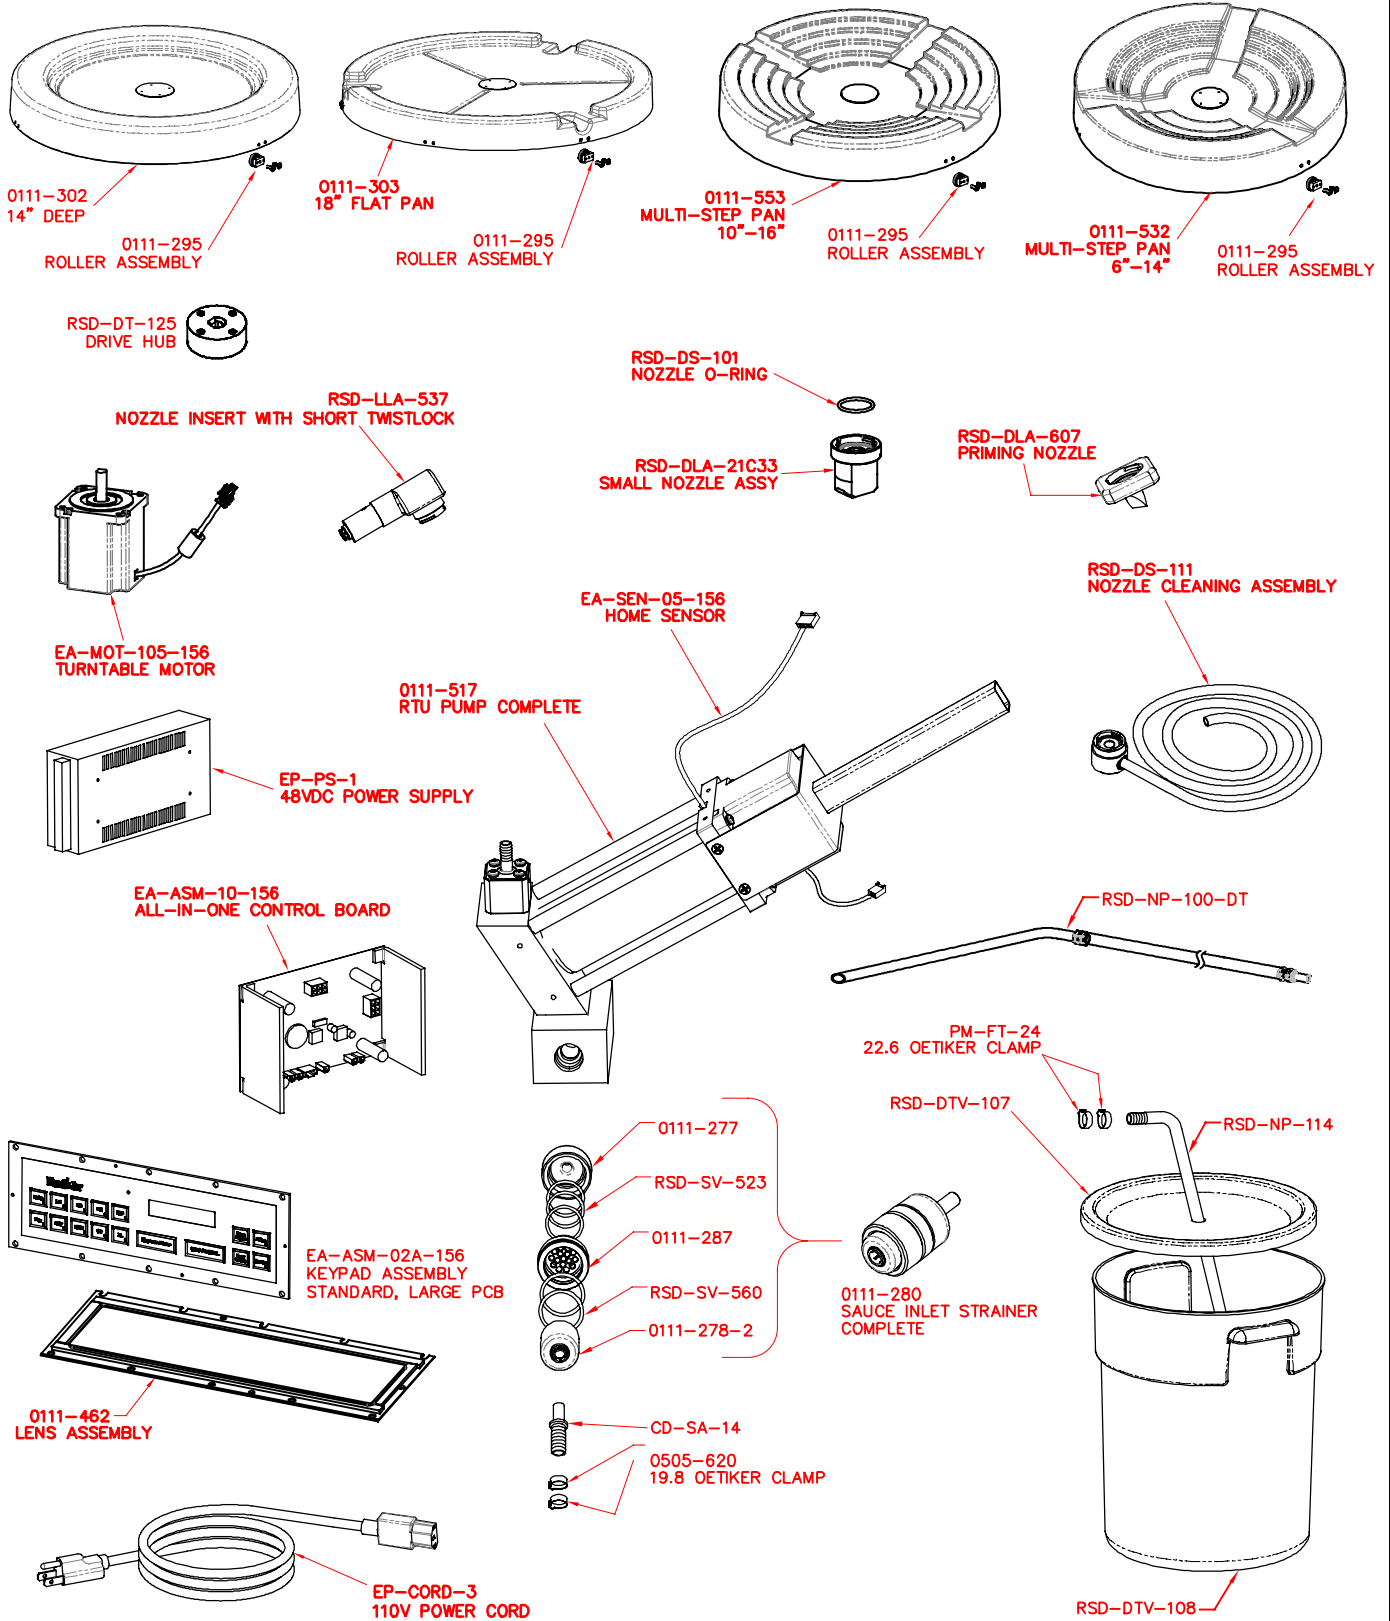

RSD-1-RTU-1-CW-SS RSD-1-RTU-1-CW-CE

REPLACEMENT PARTS

doc no RSD-RTUX24037 Rev A
ECN23323 / Apr 15, 2025

Wunder-Bar™

AUTOMATIC BAR CONTROLS, INC.
2060 CESSNA DR, SUITE 100
VACAVILLE, CA 95688

www.wunderbar.com