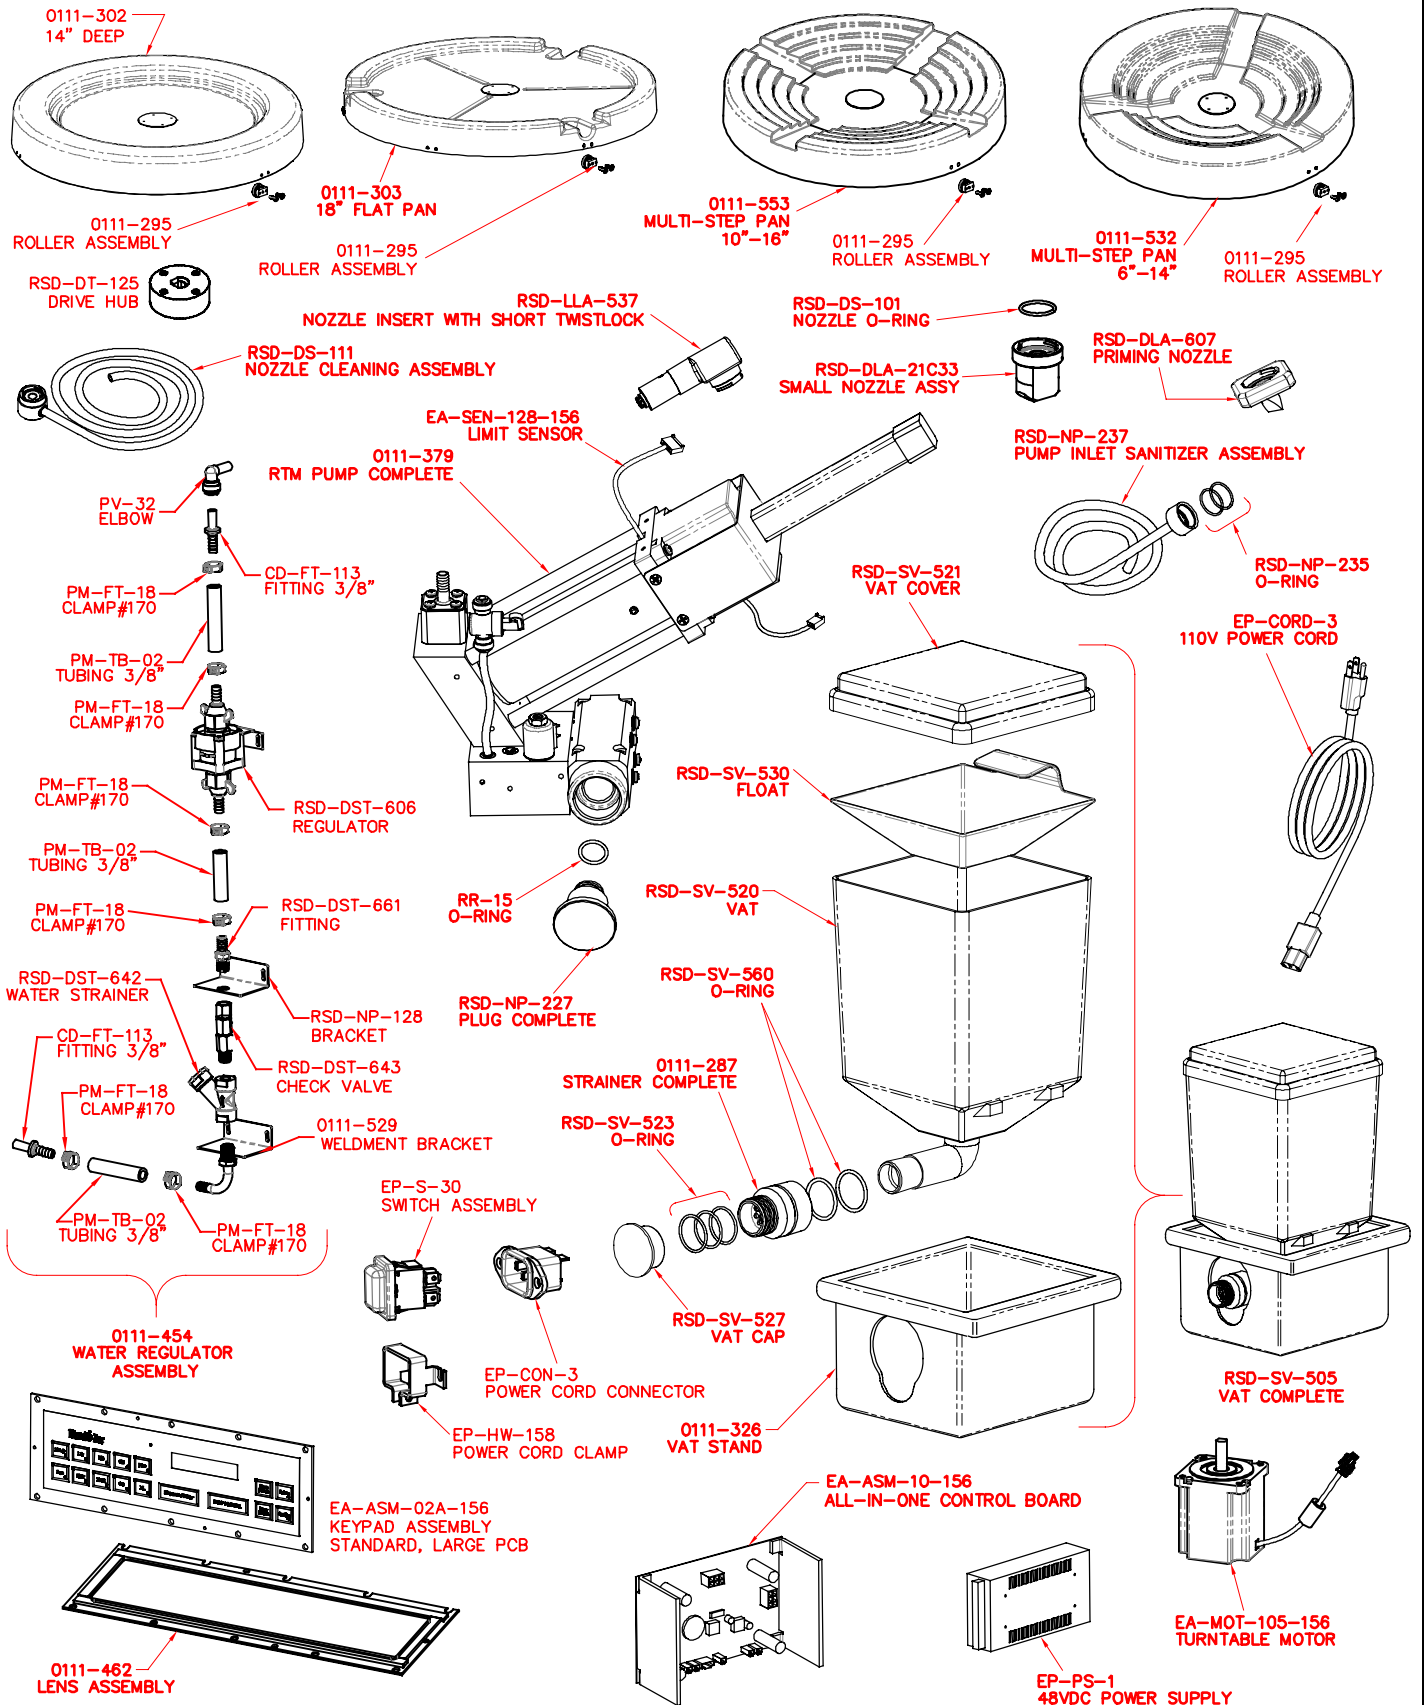

RSD-1-RTM-1-CW-SS
 RSD-1-RTM-1-CW-CE
 REPLACEMENT PARTS

doc no RSD-RTMX24402 / Feb 9, 2024

AUTOMATIC BAR CONTROLS, INC.
 2060 CESSNA DR, SUITE 100
 VACAVILLE, CA 95688

Wunder-Bar™
 www.wunderbar.com

TOLL FREE : (800) 722-6738
 PHONE: (707) 448-5151
 FAX : (707) 448-1521