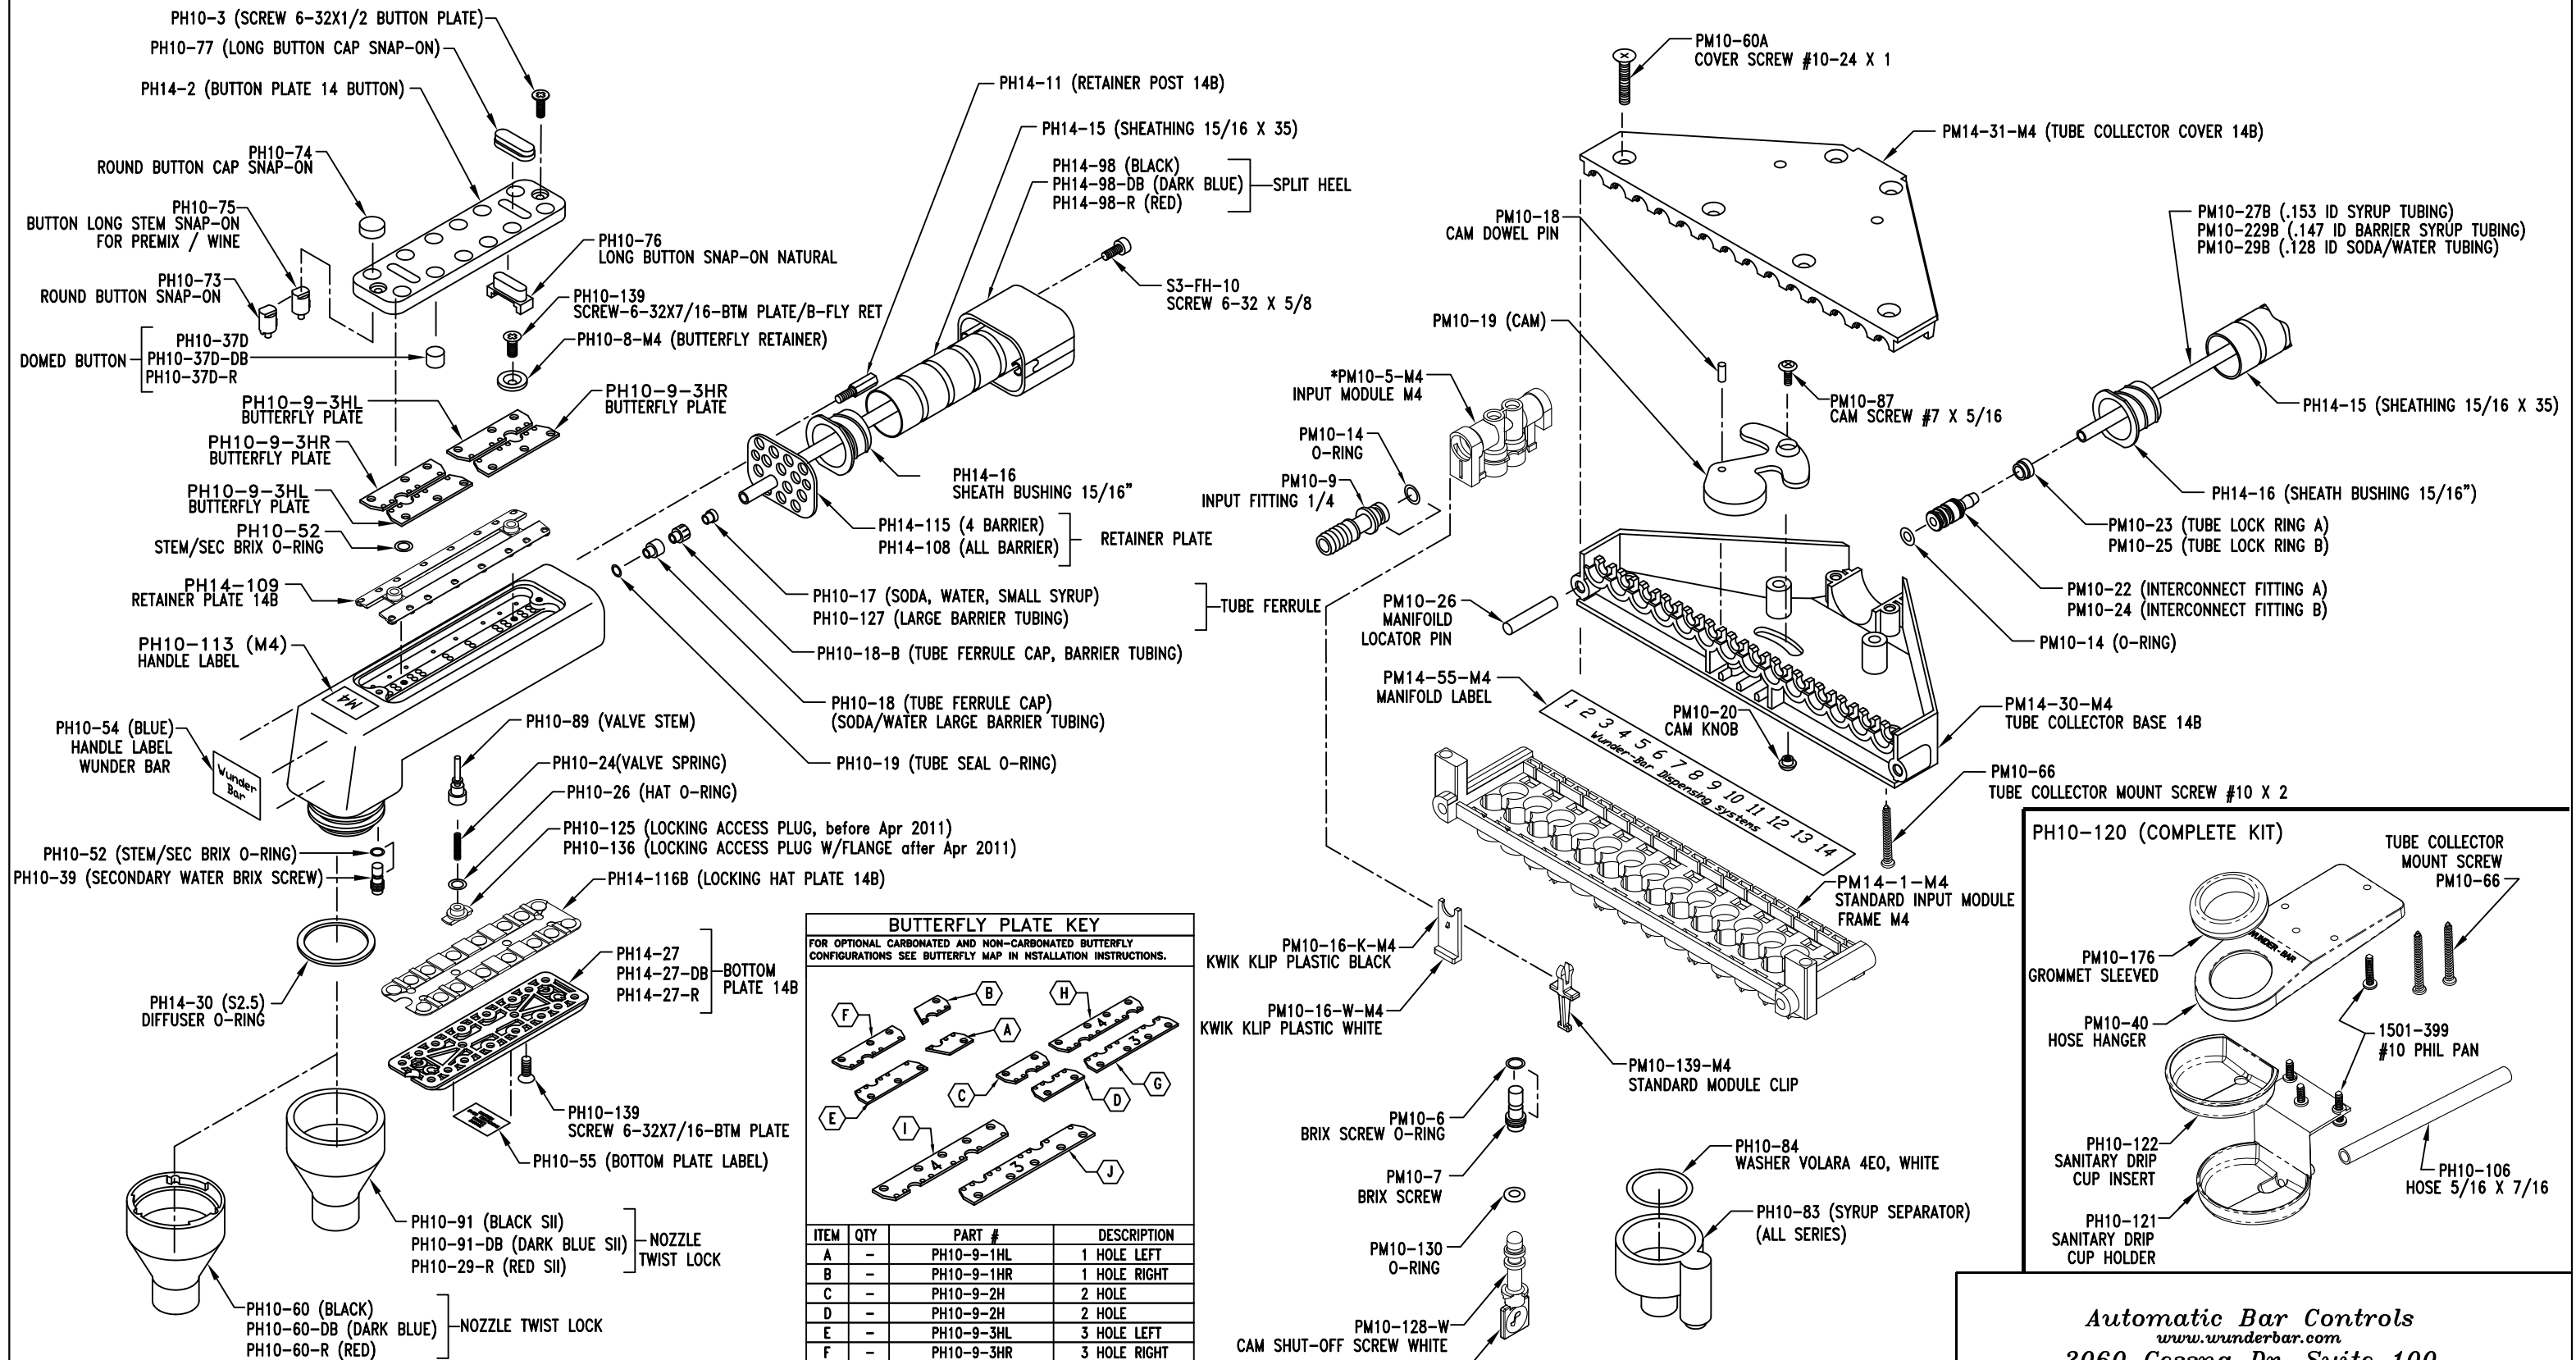

Wunder-Bar™

MARK 4 14-BUTTON POST MIX HANDLE AND STANDARD MANIFOLD

BUTTERFLY PLATE KEY
 FOR OPTIONAL CARBONATED AND NON-CARBONATED BUTTERFLY CONFIGURATIONS SEE BUTTERFLY MAP IN INSTALLATION INSTRUCTIONS.

ITEM	QTY	PART #	DESCRIPTION
A	-	PH10-9-1HL	1 HOLE LEFT
B	-	PH10-9-1HR	1 HOLE RIGHT
C	-	PH10-9-2H	2 HOLE
D	-	PH10-9-2H	2 HOLE
E	-	PH10-9-3HL	3 HOLE LEFT
F	-	PH10-9-3HR	3 HOLE RIGHT
G	-	PH10-9-4H#3	4 HOLE LEFT
H	-	PH10-9-4H#4	4 HOLE RIGHT
I	-	PH10-9-5HLA14	5 HOLE LEFT
J	-	PH10-9-5HRA14	5 HOLE RIGHT