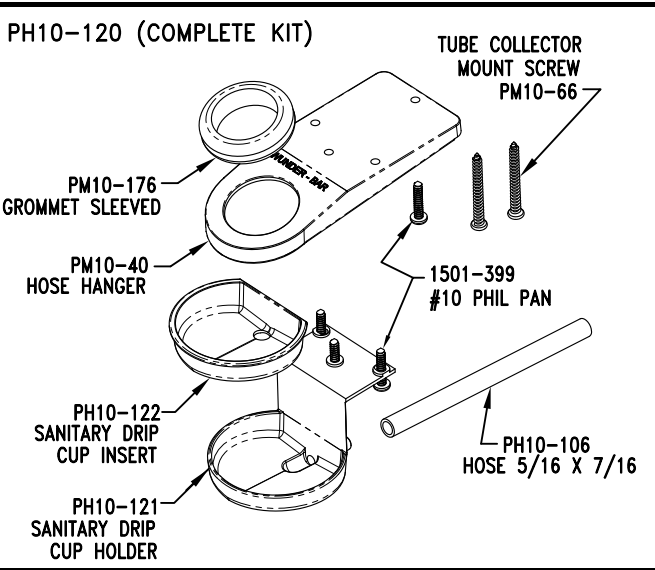

Wunder-Bar™

MARK 4 14-BUTTON POST MIX HANDLE AND STANDARD MANIFOLD

BUTTERFLY PLATE KEY
 FOR OPTIONAL CARBONATED AND NON-CARBONATED BUTTERFLY CONFIGURATIONS SEE BUTTERFLY MAP IN INSTALLATION INSTRUCTIONS.

ITEM	QTY	PART #	DESCRIPTION
A	-	PH10-9-1HL	1 HOLE LEFT
B	-	PH10-9-1HR	1 HOLE RIGHT
C	-	PH10-9-2H	2 HOLE
D	-	PH10-9-2H	2 HOLE
E	-	PH10-9-3HL	3 HOLE LEFT
F	-	PH10-9-3HR	3 HOLE RIGHT
G	-	PH10-9-4H#3	4 HOLE LEFT
H	-	PH10-9-4H#4	4 HOLE RIGHT
I	-	PH10-9-5HLA14	5 HOLE LEFT
J	-	PH10-9-5HRA14	5 HOLE RIGHT