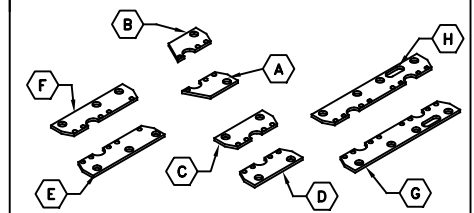

PH12-98 (BLACK)  
PH12-98-DB (DARK BLUE)  
PH12-98-R (RED)

PM10-27 (WATER, SYRUP)  
PM10-229 (SYRUP BARRIER TUBING)

PH12-115 (4 BARRIER)  
PH12-108 (ALL BARRIER)

PH10-34 (SII)  
PH10-84 (FOR PH10-83 ONLY)

PH10-83 (ALL SERIES)

**BUTTERFLY PLATE KEY**  
FOR OPTIONAL CARBONATED AND NON-CARBONATED BUTTERFLY CONFIGURATIONS SEE BUTTERFLY MAP IN INSTALLATION INSTRUCTIONS.

ITEM	QTY	PART#	DESCRIPTION
A	*	PH10-9-1HL	1 HOLE LEFT
B	*	PH10-9-1HR	1 HOLE RIGHT
C	*	PH10-9-2H	2 HOLE
D	*	PH10-9-2H	2 HOLE
E	*	PH10-9-3HL	3 HOLE LEFT
F	*	PH10-9-3HR	3 HOLE RIGHT
G	*	PH10-9-4HL	4 HOLE LEFT
H	*	PH10-9-4HR	4 HOLE RIGHT