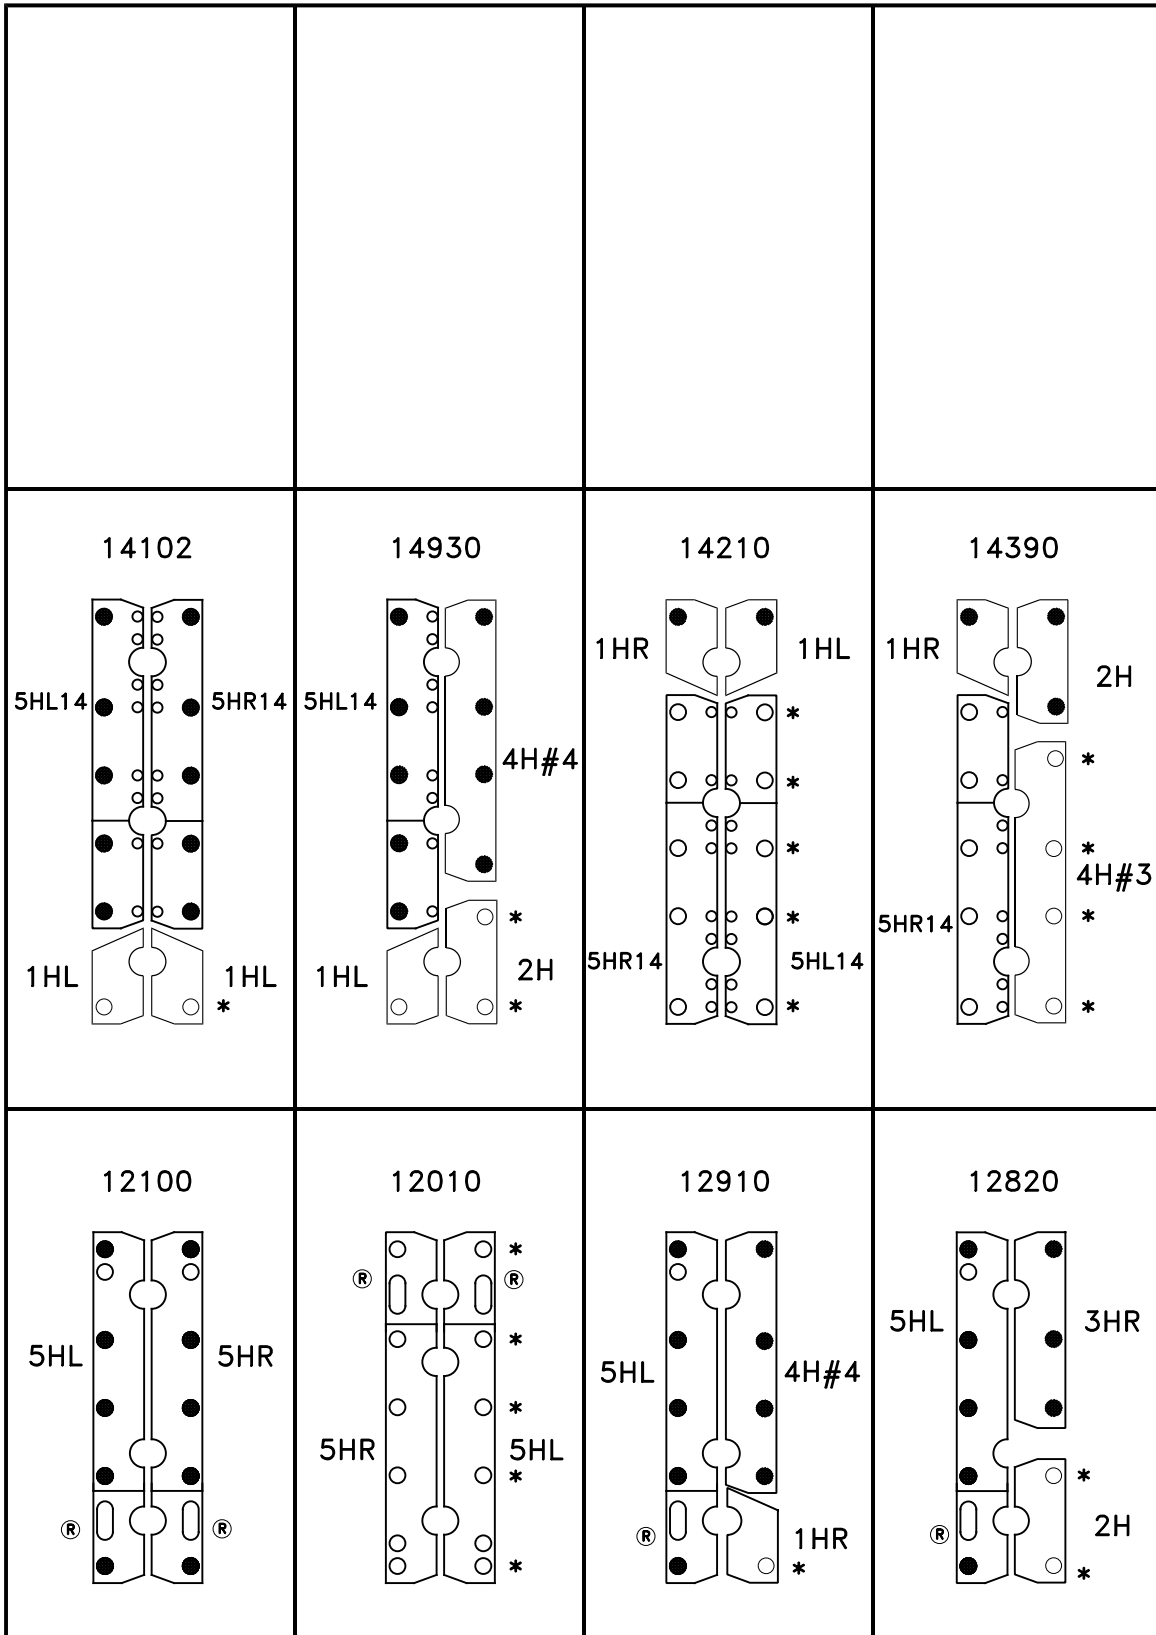

● = Carbonated positions * = Secondary water metering screw effects these positions
 ○ = Non-Carbonated positions ® = Requires Soda/Water Button foot extensions into bottom of button on the side that this symbol appears.