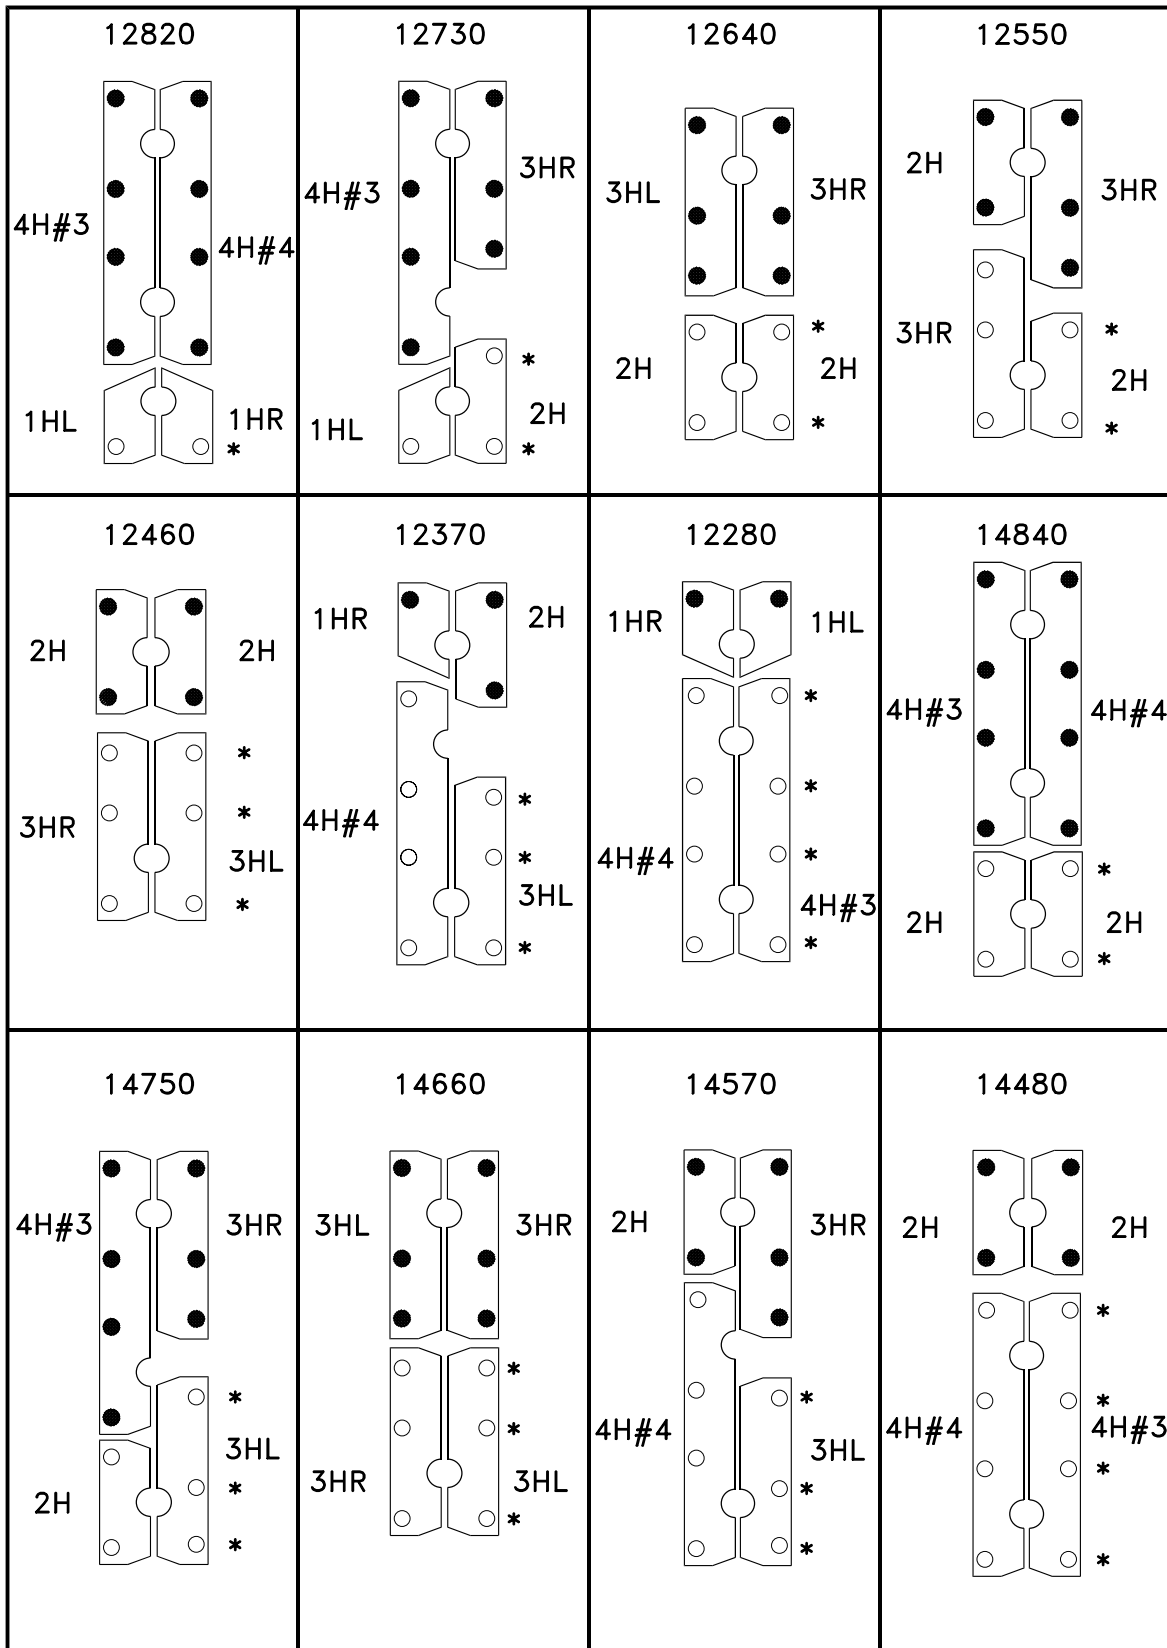

● = Carbonated positions * = Secondary water metering screw effects these positions
 ○ = Non-Carbonated positions ® = Requires Soda/Water Button foot extensions into bottom of button on the side that this symbol appears.