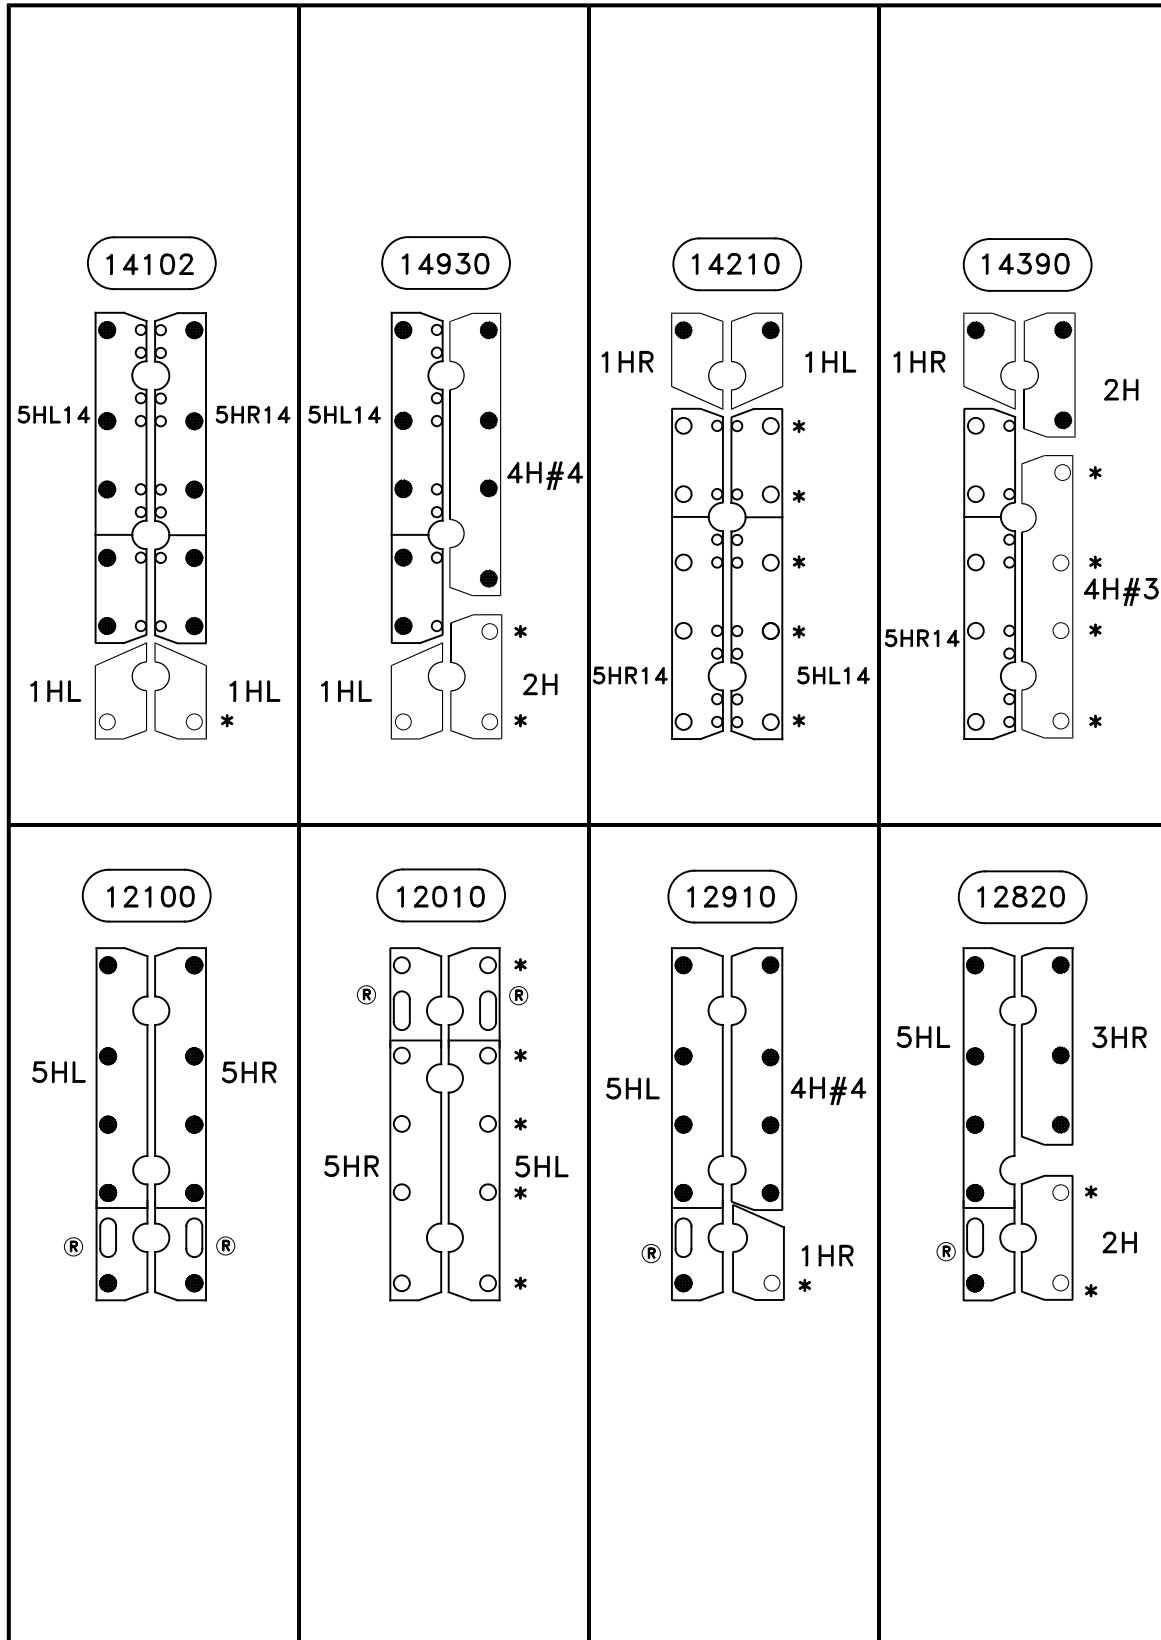

Wunder-Bar™

● = Carbonated positions * = Secondary water metering screw effects these positions
 ○ = Non-Carbonated positions ® = Requires Soda/Water Button foot extensions into bottom of button on the side that this symbol appears.