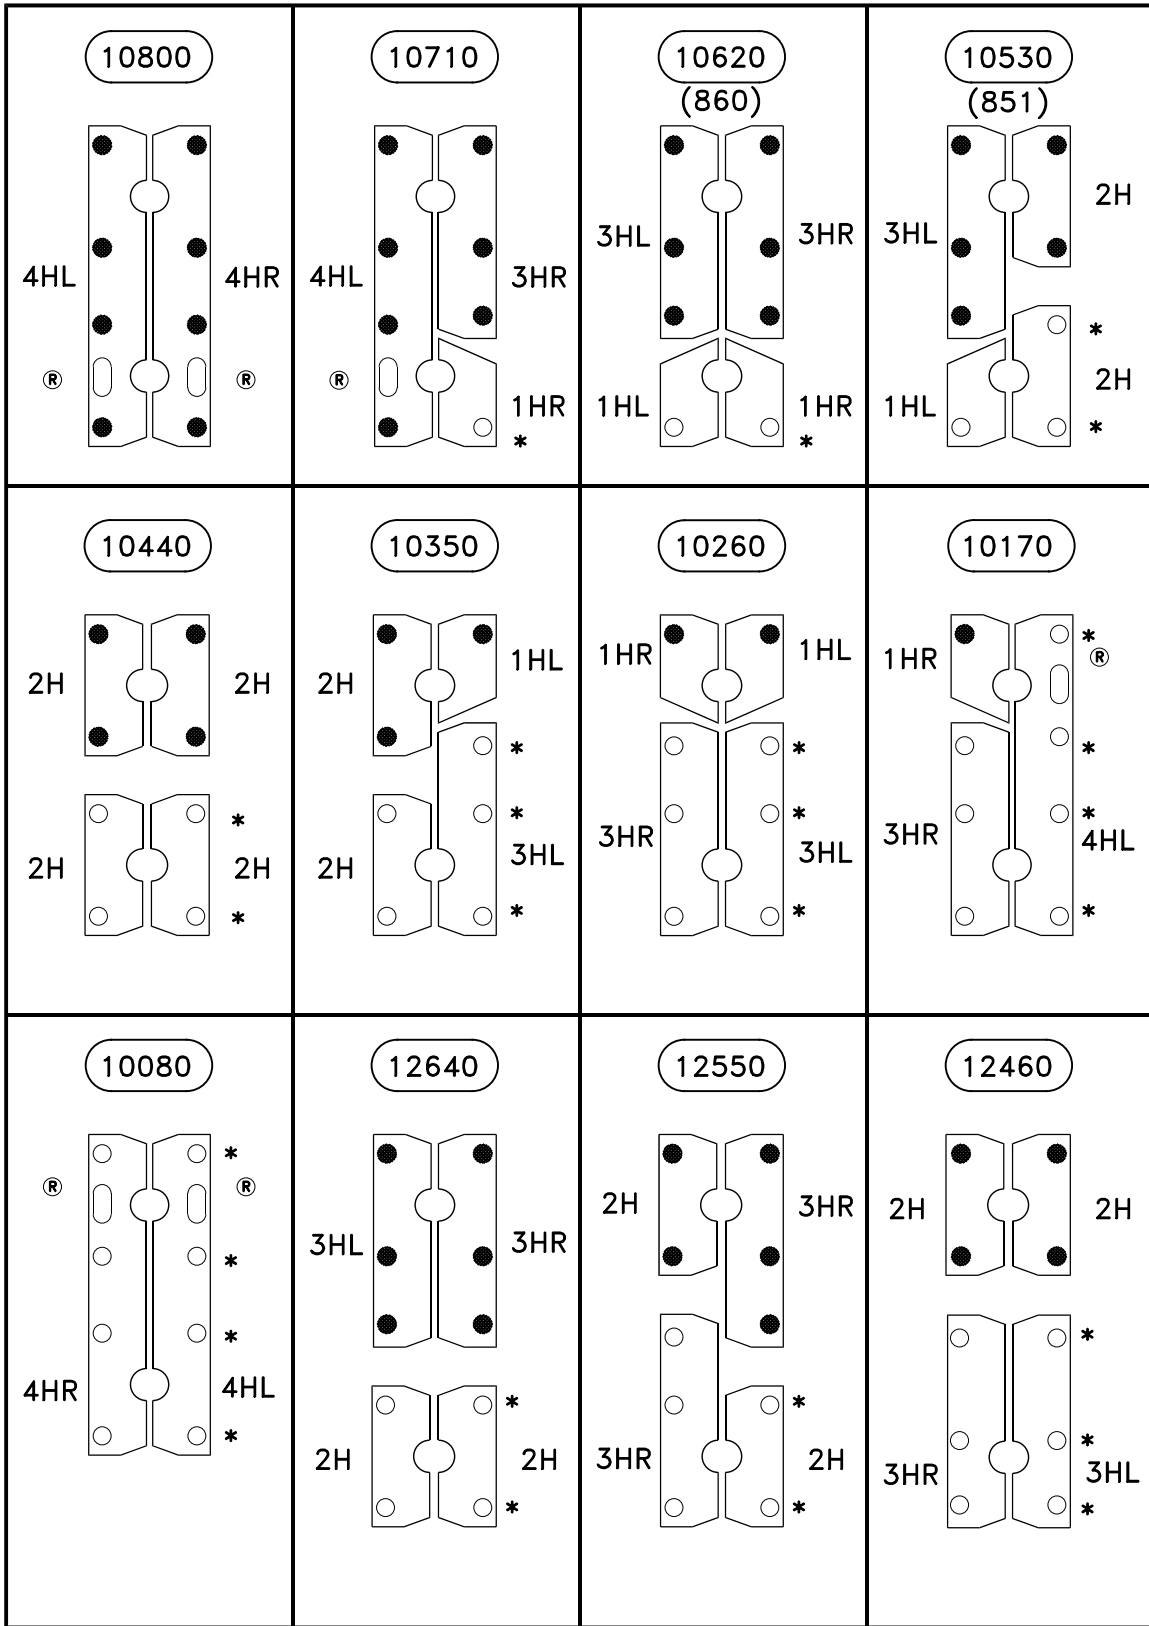

Wunder-Bar™

● = Carbonated positions * = Secondary water metering screw effects these positions
 ○ = Non-Carbonated positions ® = Requires Soda/Water Button foot extensions into bottom of button on the side that this symbol appears.