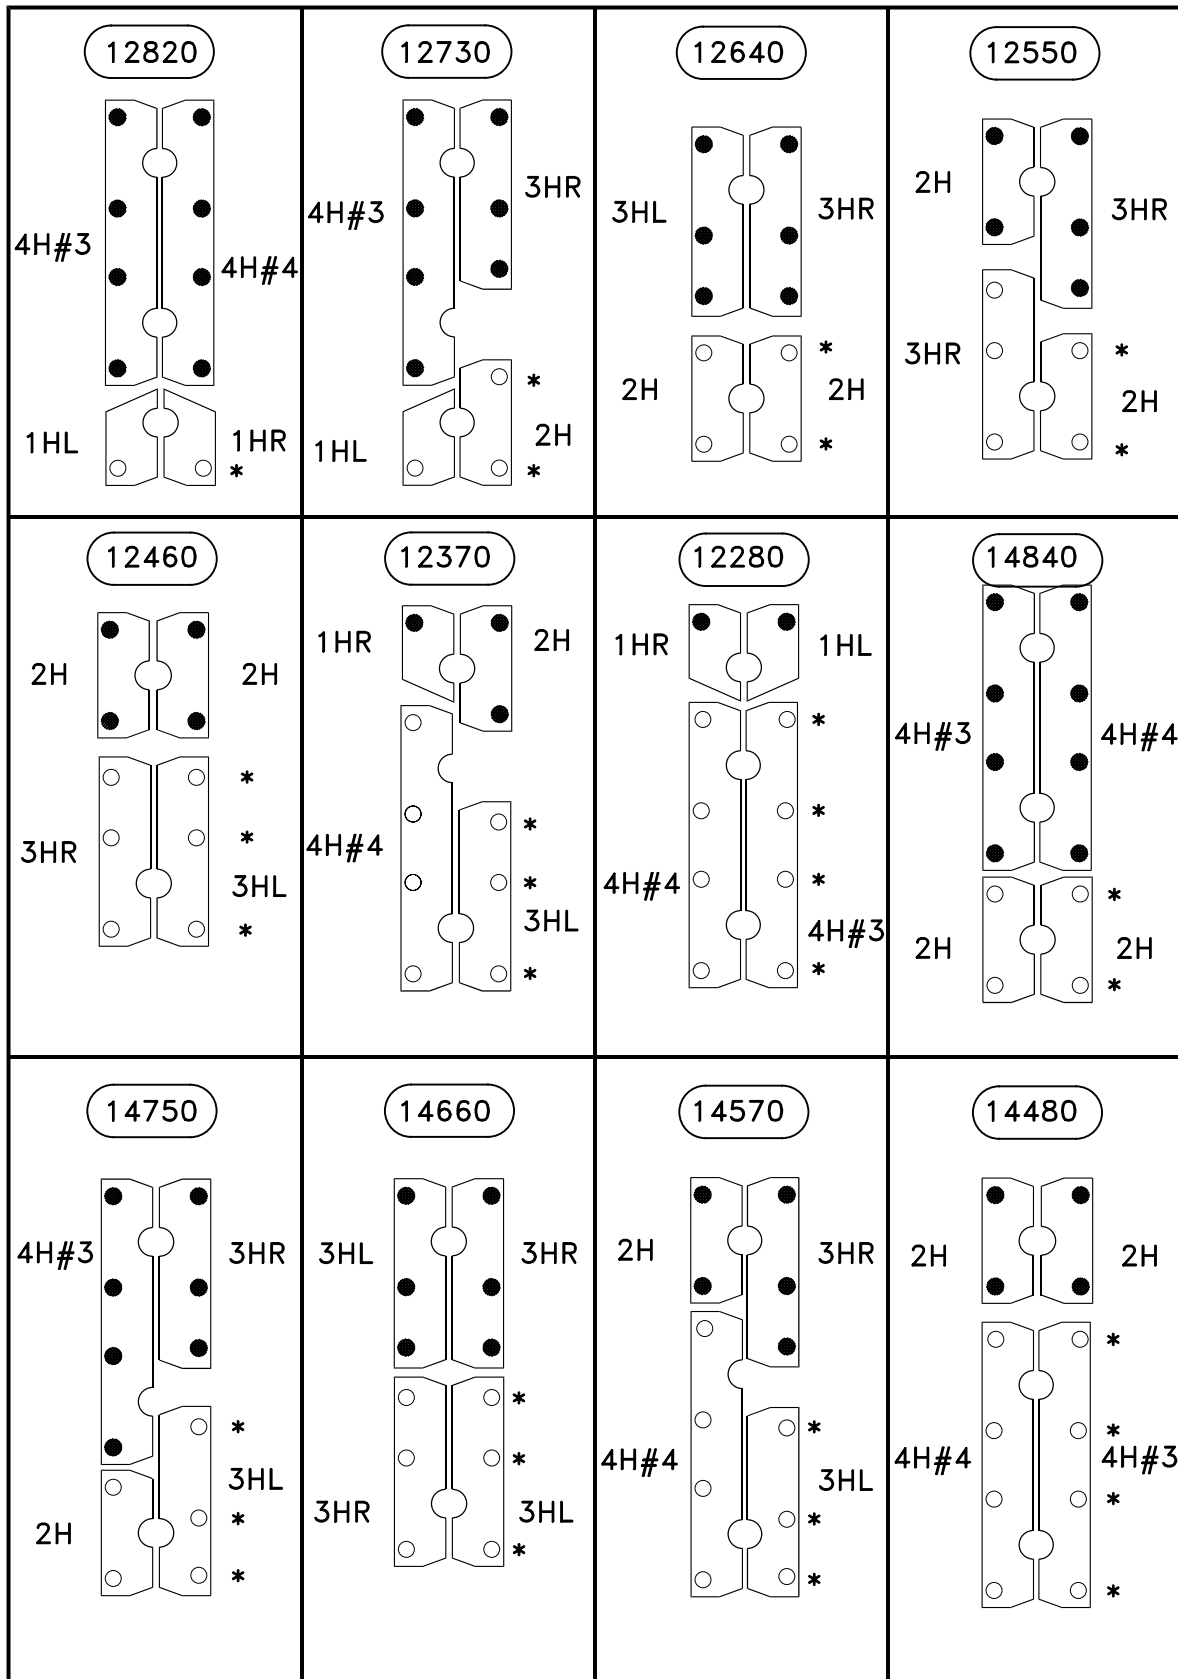

Wunder-Bar™

● = Carbonated positions * = Secondary water metering screw effects these positions
 ○ = Non-Carbonated positions ® = Requires Soda/Water Button foot extensions into bottom of button on the side that this symbol appears.