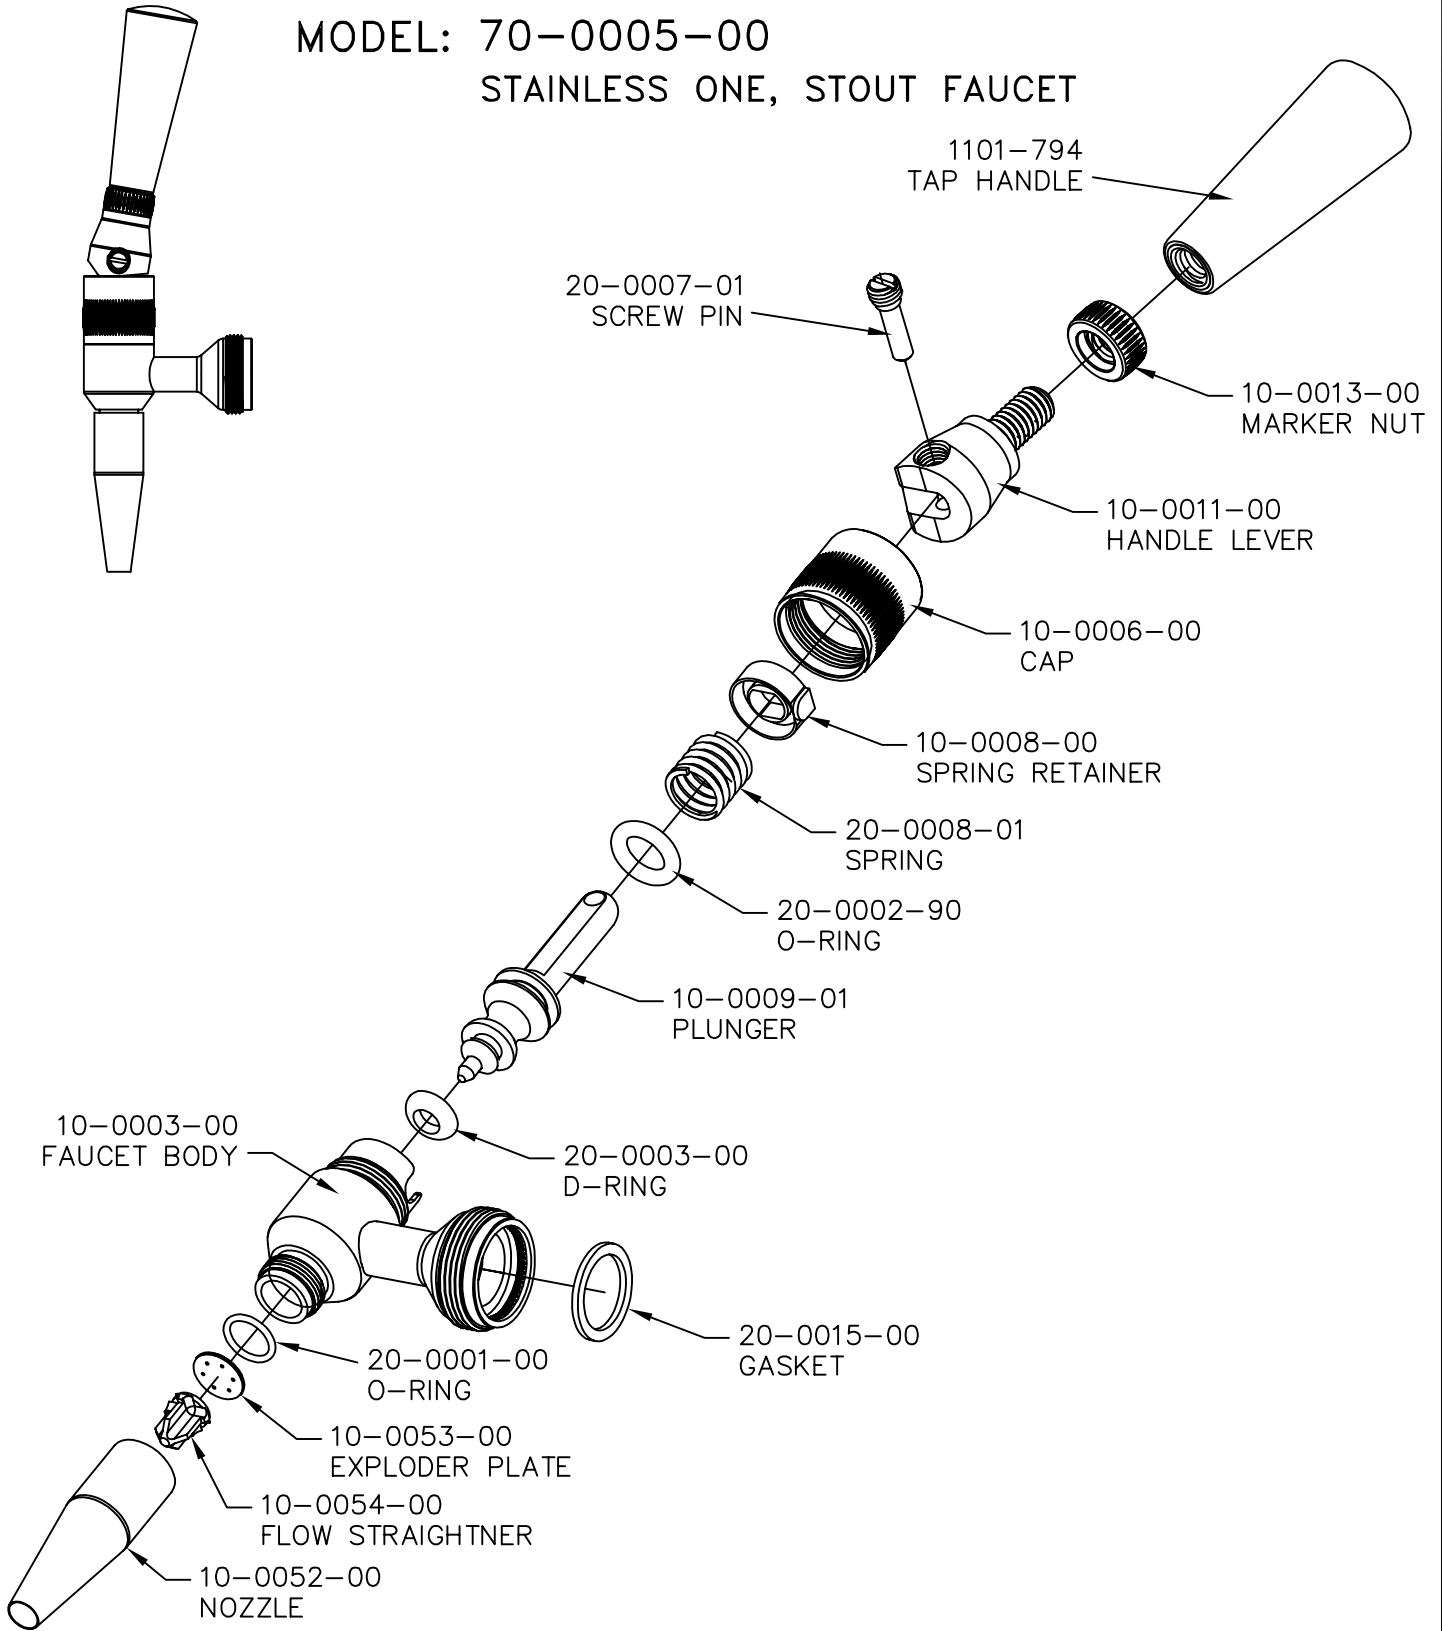

MODEL: 70-0005-00
STAINLESS ONE, STOUT FAUCET

Z:\11\1150016.DWG \ 5-7-2007