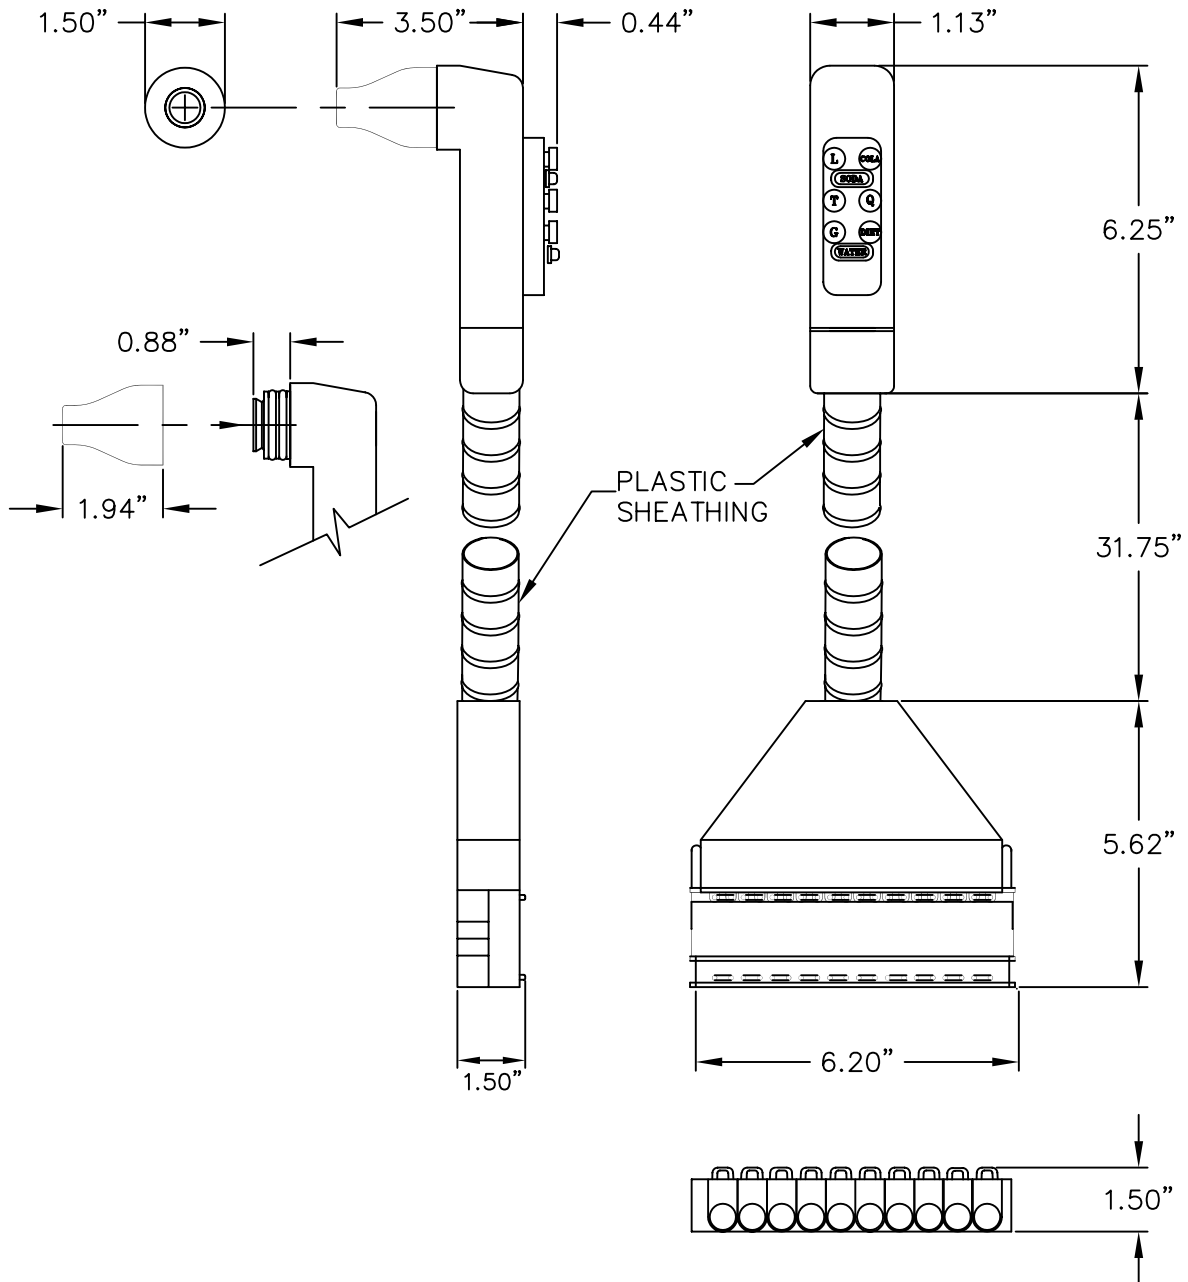

NSF MODEL NUMBER: WBM-860-BL-S-II-D-N

- 8 BUTTON BLACK DISPENSER
- STANDARD BRIX SCREW MANIFOLD
- SERIES II NOZZLE
- DISCONNECT MANIFOLD
- PLASTIC SHEATHING ONLY

Z:\05\0560031B 7-23-04