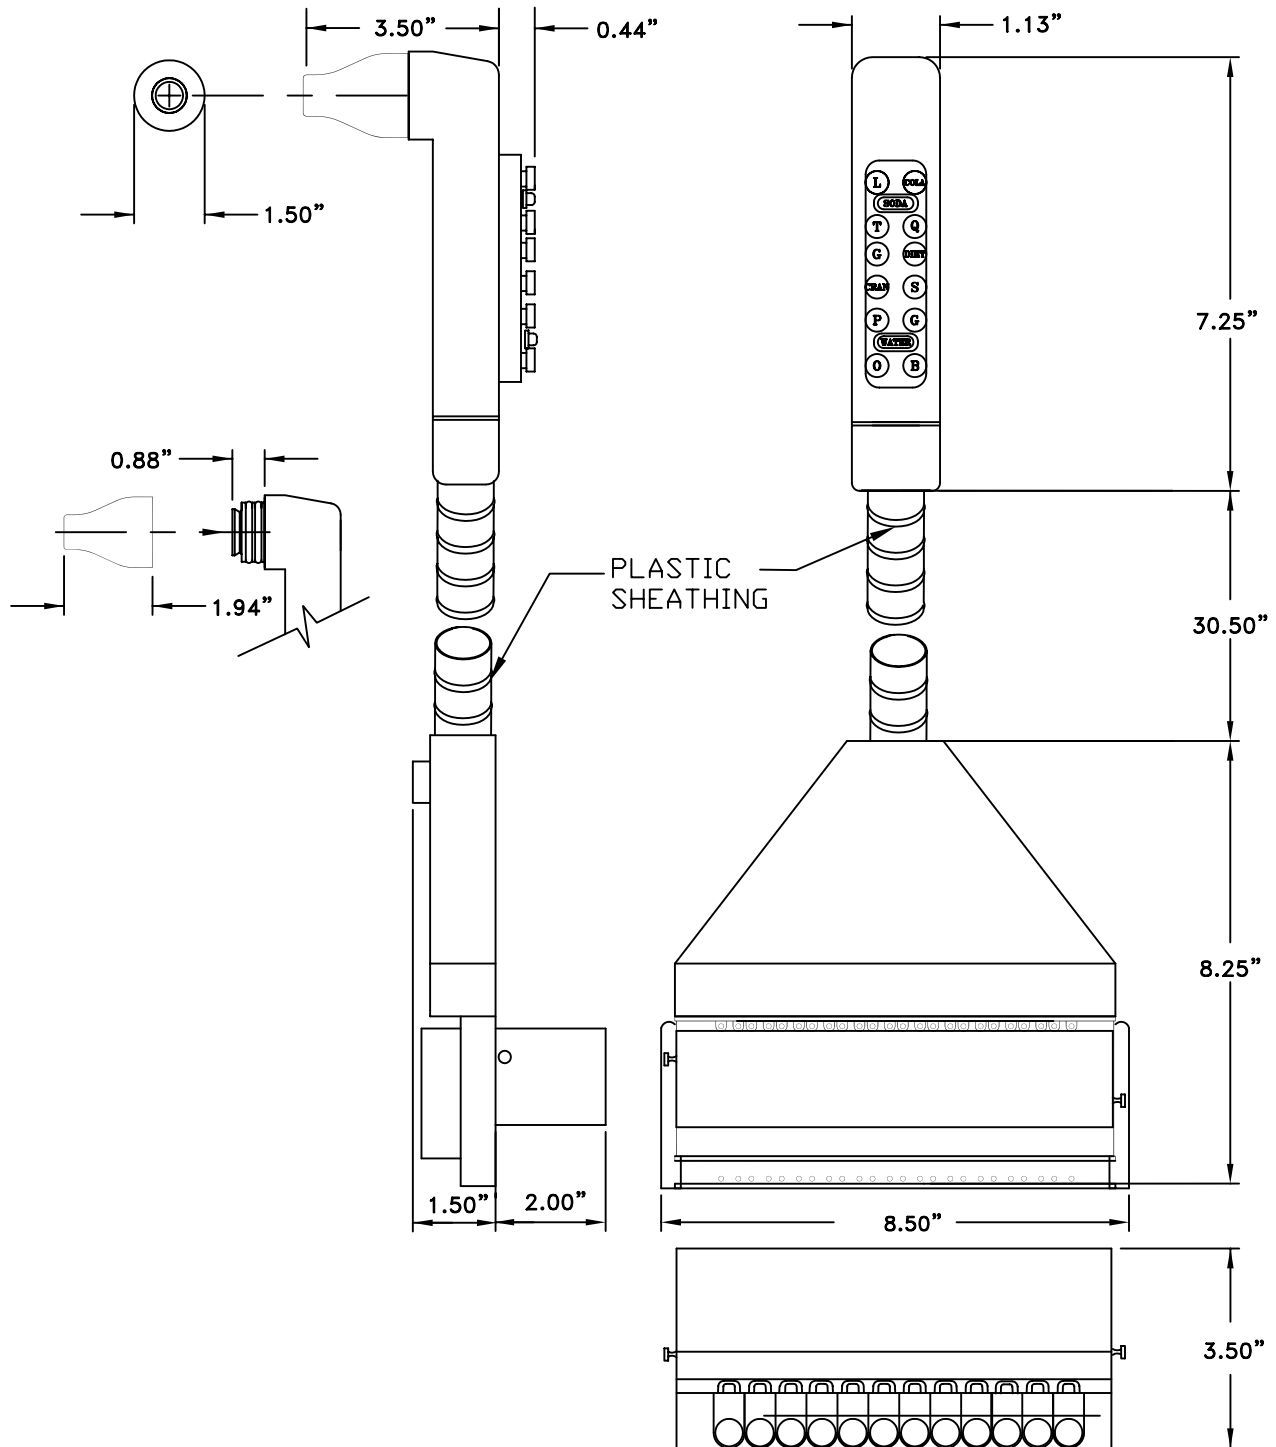

NSF MODEL NUMBER: WBM-14660-R-FR-II-D-N

- 14 BUTTON RED DISPENSER
- FLOW REGULATOR MANIFOLD
- SERIES II NOZZLE
- DISCONNECT MANIFOLD
- PLASTIC SHEATHING ONLY

Z:\05\0560043 7-26-04